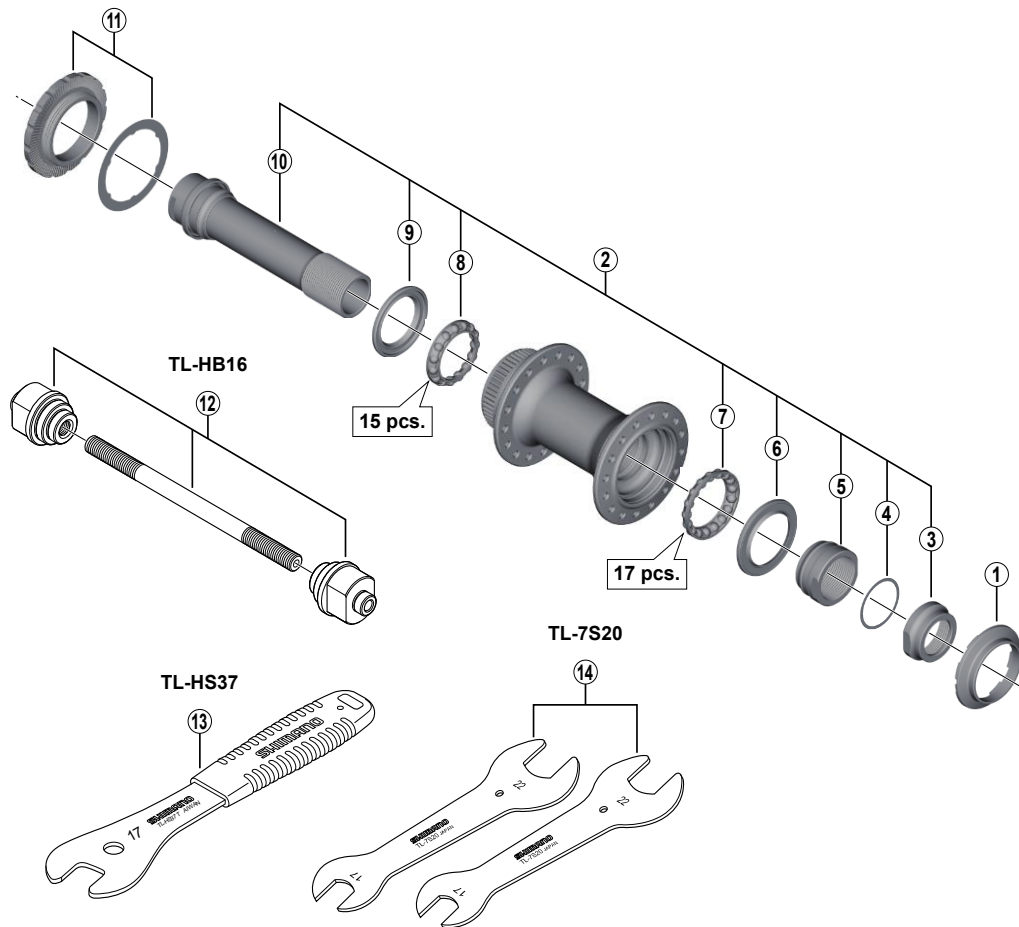

DEORE XT Front Hub HB-M8010 For Disc Brake

• Over Lock Nut Dimension: 100 mm (3-15/16")

ITEM NO.	SHIMANO CODE NO.	DESCRIPTION	INTERCHANGEABILITY	
			HB-M888	HB-M618
1	Y27X17000	Cap	A	
2	Y2A598010	Complete Hub Axle		
3	Y2A500050	Right Hand Lock Nut		
4	Y24613000	Adjusting Washer		A
5	Y24606000	Right Hand Cone		A
6	Y27X15000	Right Hand Seal Ring	A	
7	Y27X98030	Right Hand Ball Retainer (5/32" x 17)	A	
8	Y27X98040	Left Hand Ball Retainer (5/32" x 15)	A	
9	Y27X14000	Left Hand Seal Ring	A	
10	Y2A598020	Hub Axle Unit		
11	Y2A598030	Lock Ring & Washer	B	
12	Y20W98020	TL-HB16 Hub Setting Tool		
13	Y23098030	TL-HS37 Hub Spanner (17 mm)		
14	Y13098900	TL-7S20 Hub Spanner (17 mm x 22 mm) 2 pcs.		

A: Same parts.

B: Parts are usable, but differ in materials, appearance, finish, size, etc.

Absence of mark indicates non-interchangeability.

Specifications are subject to change without notice.

May-2015-3869