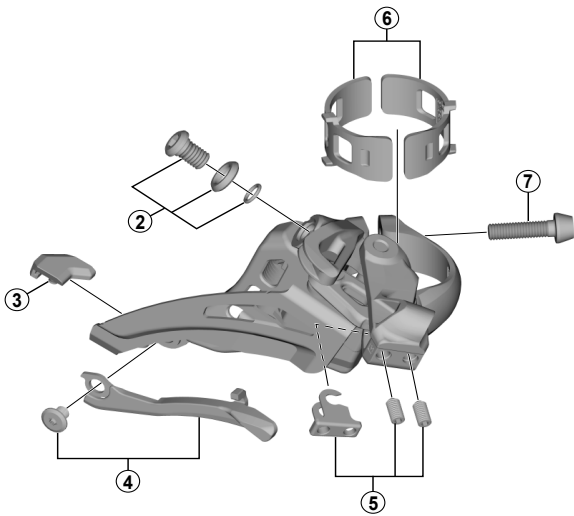

SLX SIDE SWING Front Derailleur FD-M7020 (2x11-speed)

D-type

E-type

Low clamp

High clamp

ITEM NO.	SHIMANO CODE NO.	DESCRIPTION	INTERCHANGEABILITY	
1	Y5S415000	Clamp Bolt (M6 x 16)	A	
2	Y5S898020	Cable Fixing Bolt Unit (M6 x 9.2)	A	
3	Y5RC08000	Rubber Pad B	A	
4	Y5ZB98010	Chain Catcher & Fixing Bolt (M4 x 5)		
5	Y5R198020	Stroke Adjust Screws (M4 x 8) & Plate	A	
6	Y57Y98040	Clamp Band Adapters for M-size / $\varnothing 31.8$ mm	A	
7	Y5S207000	Clamp Bolt (M5 x 18.5)	A	

A: Same parts.

B: Parts are usable, but differ in materials, appearance, finish, size, etc.

Absence of mark indicates non-interchangeability.

Specifications are subject to change without notice.

FD-M8020

Mar.-2016-3977