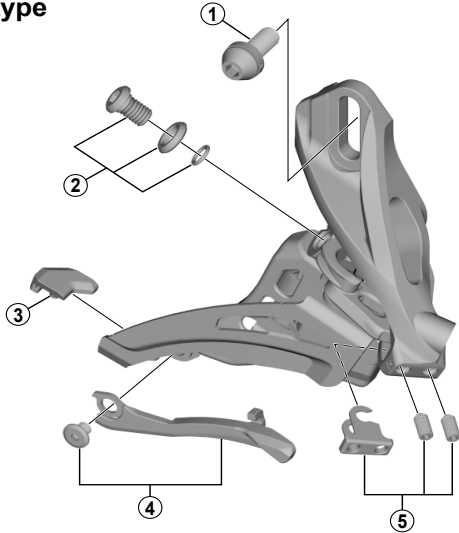

SLX SIDE SWING Front Derailleur FD-M7020 (2x11-speed)

D-type

E-type

Low clamp

High clamp

ITEM NO.	SHIMANO CODE NO.	DESCRIPTION	INTERCHANGEABILITY	
1	Y5S415000	Clamp Bolt (M6 x 16)	A	
2	Y5S898020	Cable Fixing Bolt Unit (M6 x 9.2)	A	
3	Y5RC08000	Rubber Pad B	A	
4	Y5ZB98010	Chain Catcher & Fixing Bolt (M4 x 5)		
5	Y5R198020	Stroke Adjust Screws (M4 x 8) & Plate	A	
6	Y57Y98040	Clamp Band Adapters for M-size / $\varnothing 31.8$ mm	A	
7	Y5S207000	Clamp Bolt (M5 x 18.5)	A	

A: Same parts.

B: Parts are usable, but differ in materials, appearance, finish, size, etc.

Absence of mark indicates non-interchangeability.

Specifications are subject to change without notice.

FD-M8020

Mar.-2016-3977