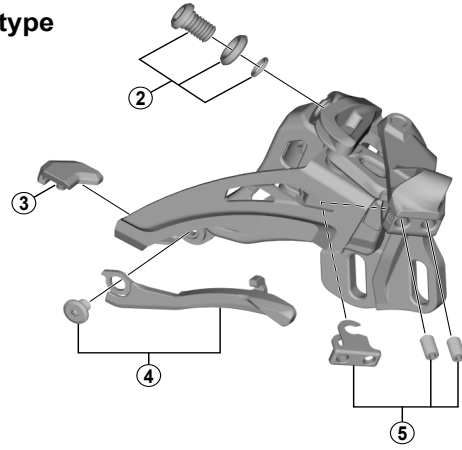

SLX SIDE SWING Front Derailleur FD-M7020 (2x11-speed)

D-type

E-type

Low clamp

High clamp

ITEM NO.	SHIMANO CODE NO.	DESCRIPTION	INTERCHANGEABILITY	
1	Y5S415000	Clamp Bolt (M6 x 16)	A	
2	Y5S898020	Cable Fixing Bolt Unit (M6 x 9.2)	A	
3	Y5RC08000	Rubber Pad B	A	
4	Y5ZB98010	Chain Catcher & Fixing Bolt (M4 x 5)		
5	Y5R198020	Stroke Adjust Screws (M4 x 8) & Plate	A	
6	Y57Y98040	Clamp Band Adapters for M-size / $\varnothing 31.8$ mm	A	
7	Y5S207000	Clamp Bolt (M5 x 18.5)	A	

A: Same parts.

B: Parts are usable, but differ in materials, appearance, finish, size, etc.

Absence of mark indicates non-interchangeability.

Specifications are subject to change without notice.

FD-M8020

Mar.-2016-3977