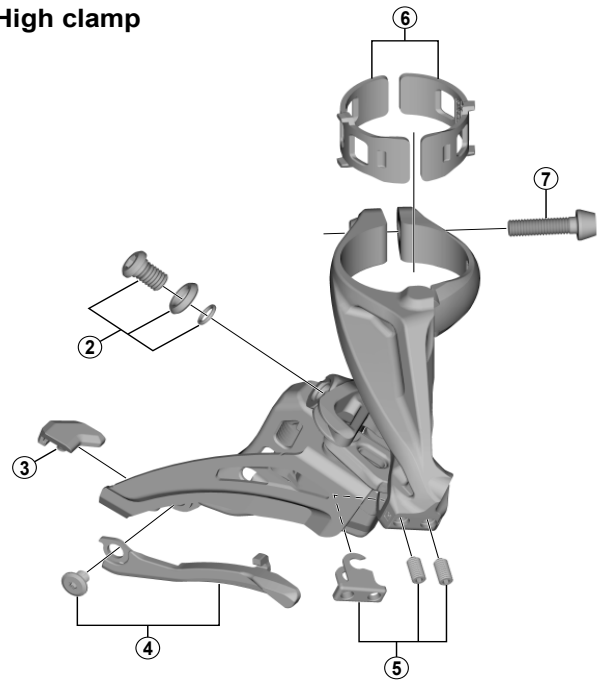

SLX SIDE SWING Front Derailleur FD-M7020 (2x11-speed)

D-type

E-type

Low clamp

High clamp

ITEM NO.	SHIMANO CODE NO.	DESCRIPTION	INTERCHANGEABILITY	
1	Y5S415000	Clamp Bolt (M6 x 16)	A	
2	Y5S898020	Cable Fixing Bolt Unit (M6 x 9.2)	A	
3	Y5RC08000	Rubber Pad B	A	
4	Y5ZB98010	Chain Catcher & Fixing Bolt (M4 x 5)		
5	Y5R198020	Stroke Adjust Screws (M4 x 8) & Plate	A	
6	Y57Y98040	Clamp Band Adapters for M-size / $\varnothing 31.8$ mm	A	
7	Y5S207000	Clamp Bolt (M5 x 18.5)	A	

A: Same parts.

B: Parts are usable, but differ in materials, appearance, finish, size, etc.

Absence of mark indicates non-interchangeability.

Specifications are subject to change without notice.

FD-M8020

Mar.-2016-3977