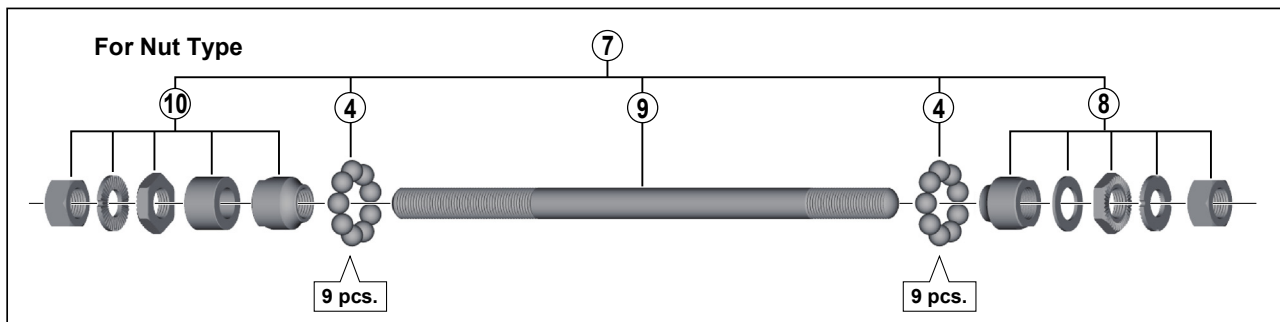

Freehub FH-TX500 8/9-speed

• Over Lock Nut Dimension: 135 mm (5-5/16")

ITEM NO.	SHIMANO CODE NO.	DESCRIPTION	INTERCHANGEABILITY	
1	Y31U98010	Complete Quick Release 166 mm (6-17/32") Black	B	
	Y31U98020	Complete Quick Release 170 mm (6-11/16") Black	B	
2	Y3E698010	Complete Hub Axle 146 mm (5-3/4") for Quick Release Type	A	
3	Y3E698020	Right Hand Lock Nut Unit for Quick Release Type	A	
4	Y34T98030	Steel Ball (1/4") 18 pcs.	A	
5	Y31S00010	Hub Axle M10 x 146 mm (5-3/4") for Quick Release Type	A	
6	Y3E698030	Left Hand Lock Nut Unit for Quick Release Type	A	
7	Y3E798010	Complete Hub Axle 185 mm (7-9/32") for Nut Type		
8	Y3E798020	Right Hand Lock Nut Unit for Nut Type		
9	Y3E750000	Hub Axle M10 x 185 mm (7-9/32") for Nut Type		
10	Y3E798030	Left Hand Lock Nut Unit for Nut Type		
11	Y3E698040	Freewheel Body Unit		

A: Same parts.

B: Parts are usable, but differ in materials, appearance, finish, size, etc.

Absence of mark indicates non-interchangeability.

Specifications are subject to change without notice.

FH-TX800

Apr.-2017-4205