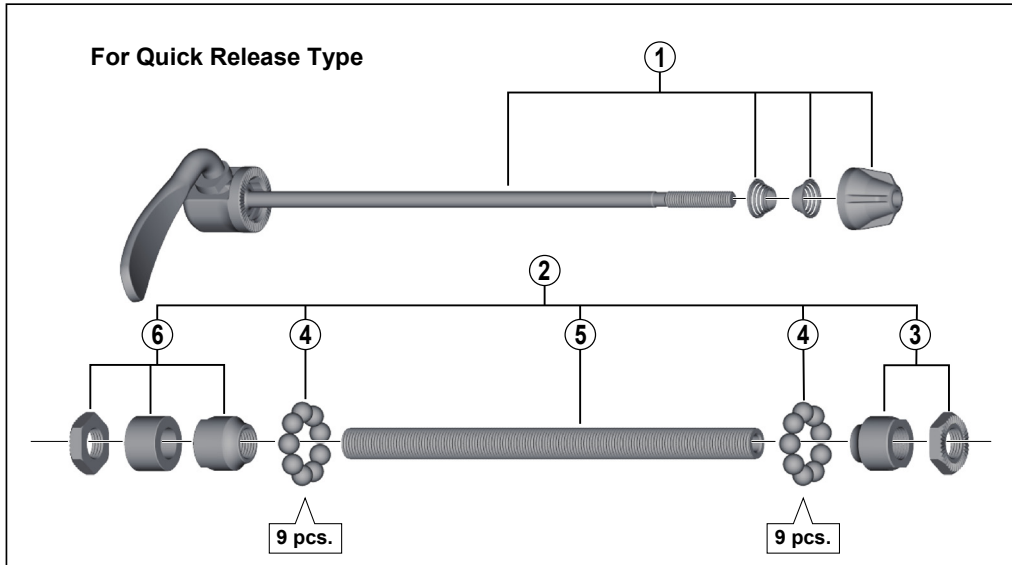

Freehub FH-TX500 8/9-speed

• Over Lock Nut Dimension: 135 mm (5-5/16")

ITEM NO.	SHIMANO CODE NO.	DESCRIPTION	INTERCHANGEABILITY	
1	Y31U98010	Complete Quick Release 166 mm (6-17/32") Black	B	
	Y31U98020	Complete Quick Release 170 mm (6-11/16") Black	B	
2	Y3E698010	Complete Hub Axle 146 mm (5-3/4") for Quick Release Type	A	
3	Y3E698020	Right Hand Lock Nut Unit for Quick Release Type	A	
4	Y34T98030	Steel Ball (1/4") 18 pcs.	A	
5	Y31S00010	Hub Axle M10 x 146 mm (5-3/4") for Quick Release Type	A	
6	Y3E698030	Left Hand Lock Nut Unit for Quick Release Type	A	
7	Y3E798010	Complete Hub Axle 185 mm (7-9/32") for Nut Type		
8	Y3E798020	Right Hand Lock Nut Unit for Nut Type		
9	Y3E750000	Hub Axle M10 x 185 mm (7-9/32") for Nut Type		
10	Y3E798030	Left Hand Lock Nut Unit for Nut Type		
11	Y3E698040	Freewheel Body Unit		

A: Same parts.

B: Parts are usable, but differ in materials, appearance, finish, size, etc.

Absence of mark indicates non-interchangeability.

Specifications are subject to change without notice.

FH-TX800

Apr.-2017-4205