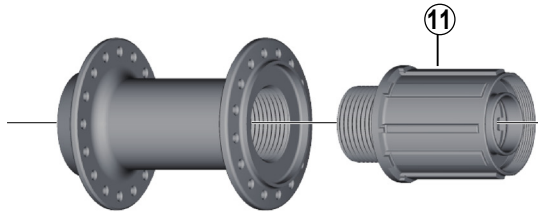

Freehub FH-TX500 8/9-speed

• Over Lock Nut Dimension: 135 mm (5-5/16")

ITEM NO.	SHIMANO CODE NO.	DESCRIPTION	INTERCHANGEABILITY	
1	Y31U98010	Complete Quick Release 166 mm (6-17/32") Black	B	
	Y31U98020	Complete Quick Release 170 mm (6-11/16") Black	B	
2	Y3E698010	Complete Hub Axle 146 mm (5-3/4") for Quick Release Type	A	
3	Y3E698020	Right Hand Lock Nut Unit for Quick Release Type	A	
4	Y34T98030	Steel Ball (1/4") 18 pcs.	A	
5	Y31S00010	Hub Axle M10 x 146 mm (5-3/4") for Quick Release Type	A	
6	Y3E698030	Left Hand Lock Nut Unit for Quick Release Type	A	
7	Y3E798010	Complete Hub Axle 185 mm (7-9/32") for Nut Type		
8	Y3E798020	Right Hand Lock Nut Unit for Nut Type		
9	Y3E750000	Hub Axle M10 x 185 mm (7-9/32") for Nut Type		
10	Y3E798030	Left Hand Lock Nut Unit for Nut Type		
11	Y3E698040	Freewheel Body Unit		

A: Same parts.

B: Parts are usable, but differ in materials, appearance, finish, size, etc.

Absence of mark indicates non-interchangeability.

Specifications are subject to change without notice.

FH-TX800

Apr.-2017-4205