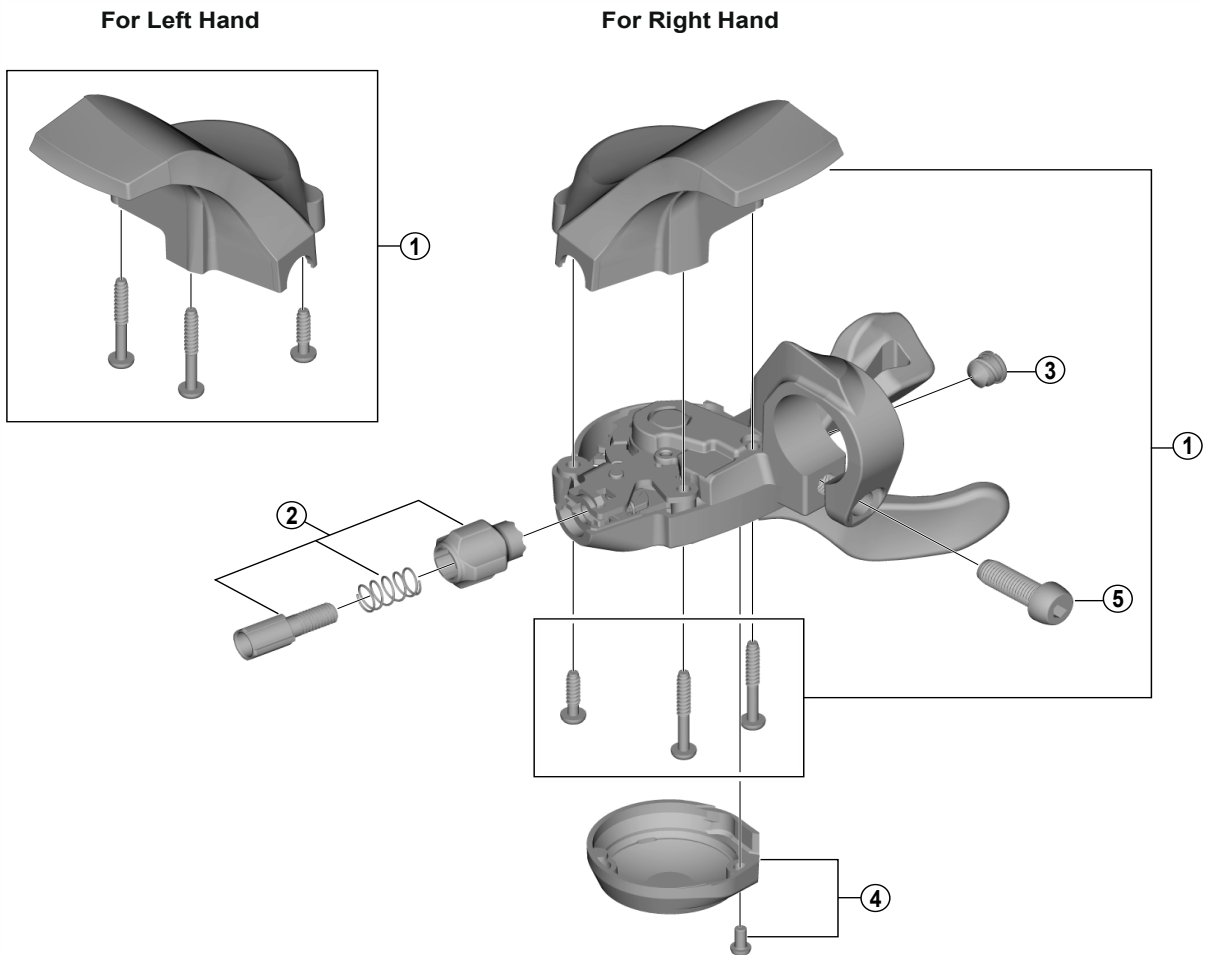

SORA Rapidfire Plus Lever  
**SL-R3000** (2x9-speed)

ITEM NO.	SHIMANO CODE NO.	DESCRIPTION	INTERCHANGE-ABILITY		
1	<b>Y06J98010</b>	R.H. Indicator Unit			
	<b>Y06K98010</b>	L.H. Indicator Unit			
2	<b>Y6PZ98070</b>	Cable Adjusting Bolt Unit	A		
3	<b>Y6CD33000</b>	Inner Hole Cap	A		
4	<b>Y06J98020</b>	Main Lever Cover & Fixing Screw			
5	<b>Y6W146000</b>	Clamp Bolt (M6 x 17.8)	A		

A: Same parts.

B: Parts are usable, but differ in materials, appearance, finish, size, etc.

Absence of mark indicates non-interchangeability.

Specifications are subject to change without notice.

SL-3500

Apr.-2016-4098