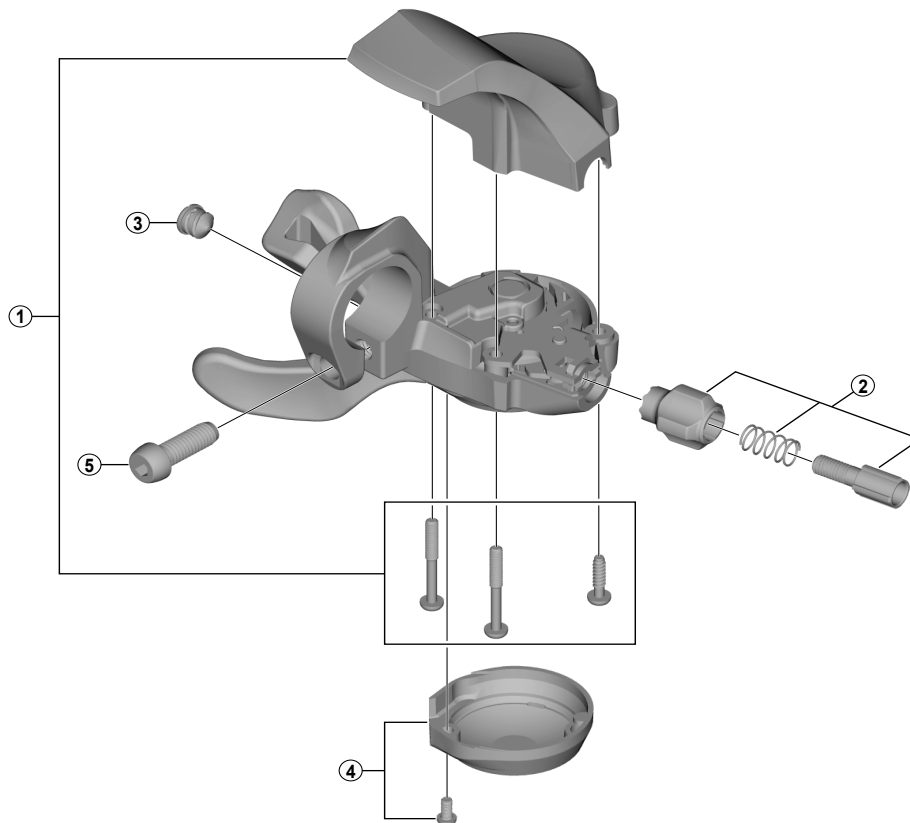

SORA Rapidfire Plus Lever  
**SL-R3030-L** (3x9-speed)

For Left Hand

SL-3500

| ITEM NO. | SHIMANO CODE NO. | DESCRIPTION                     | INTERCHANGE-ABILITY |  |
|----------|------------------|---------------------------------|---------------------|--|
| 1        | Y06L98010        | L.H. Indicator Unit             |                     |  |
| 2        | Y6PZ98070        | Cable Adjusting Bolt Unit       | A                   |  |
| 3        | Y6CD33000        | Inner Hole Cap                  | A                   |  |
| 4        | Y06J98020        | Main Lever Cover & Fixing Screw |                     |  |
| 5        | Y6W146000        | Clamp Bolt (M6 x 17.8)          | A                   |  |

A: Same parts.

B: Parts are usable, but differ in materials, appearance, finish, size, etc.

Absence of mark indicates non-interchangeability.

Specifications are subject to change without notice.

Apr.-2016-4099