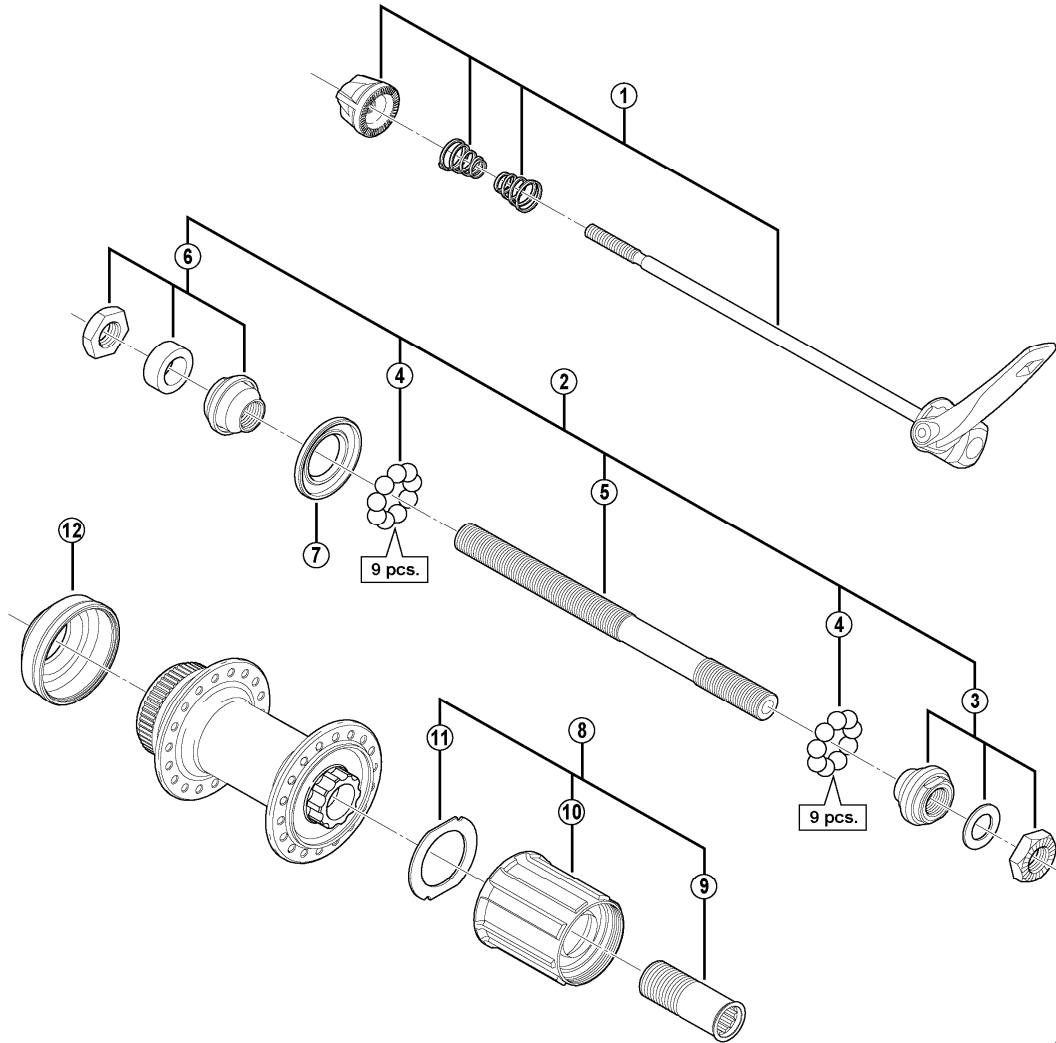

SHIMANO Freehub for Disk Brake

FH-M435-S Silver Version

FH-M435-L Black Version

FH-M595

FH-M430

ITEM NO.	SHIMANO CODE NO.	DESCRIPTION	INTERCHANGEABILITY		
1	Y3T898010	Complete Quick Release 168 mm (6-5/8")	B	A	
	Y3T998010	Complete Quick Release 173 mm (6-13/16")	B		
* 2	Y3T998040	Complete Hub Axle 146 mm (5-3/4")			
3	Y3T898040	Right Hand Lock Nut Unit		A	
4	Y00091310	Steel Ball (1/4") 18 pcs.	A	A	
5	Y30K01200	Hub Axle 146mm (5-3/4")	A	A	
6	Y3T998020	Left Hand Lock Nut Unit			
7	Y3CR09000	Left Hand Seal Ring	A	A	
8	Y3T898060	Complete Freewheel Body w/Body Fixing Bolt			
9	Y3BL03000	Body Fixing Bolt	A	A	
10	Y3T898070	Complete Freewheel Body		A	
11	Y3AN10000	Freewheel Body Washer	A	A	
12	Y25Y06000	Rotor Mount Cover	A		

A: Same parts.

B: Parts are usable, but differ in materials, appearance, finish, size, etc.
Absence of mark indicates non-interchangeability.

Apr.-2010-2996A
© Shimano Inc. A

Specifications are subject to change without notice.

SHIMANO