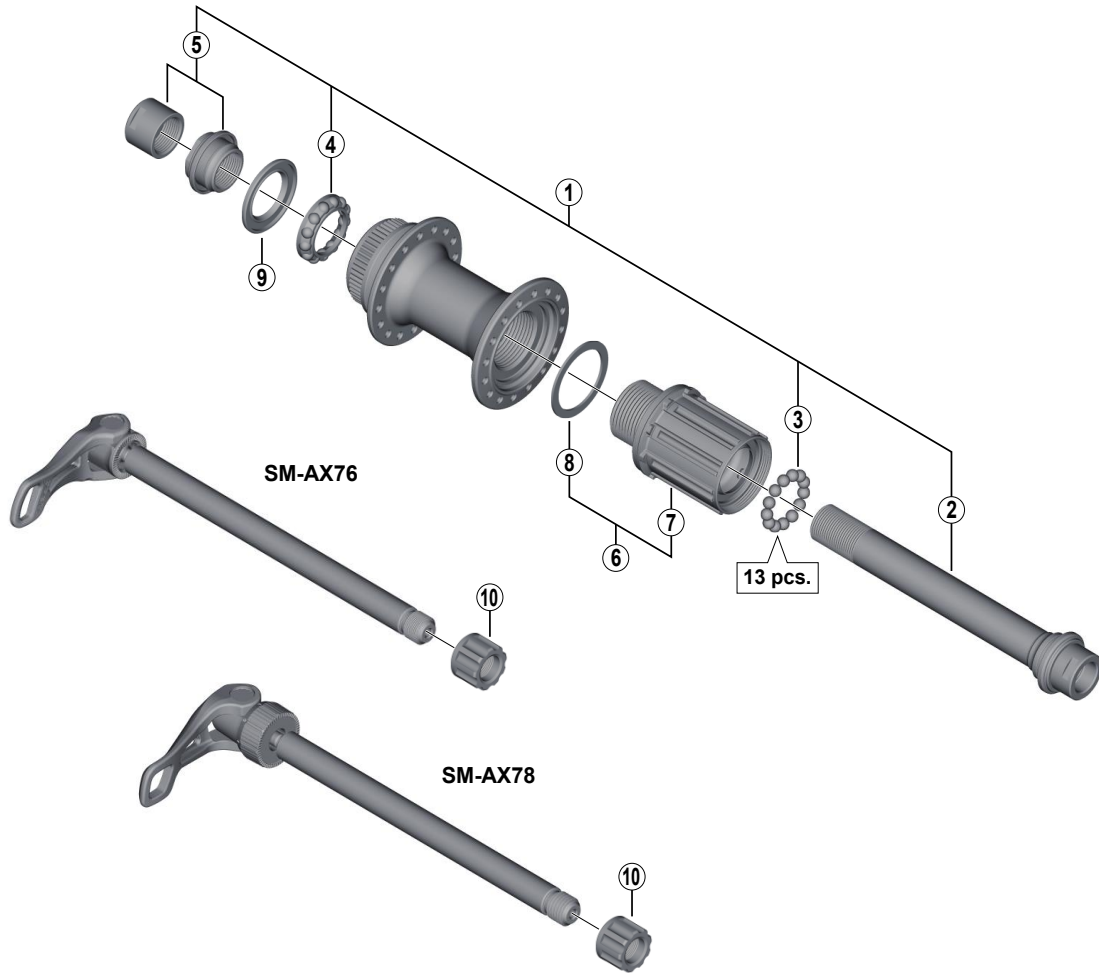

DEORE XT Freehub (8/9/10/MTB 11-speed)

FH-M8010 For Disc Brake

SM-AX78/AX76

FH-M788

| ITEM NO. | SHIMANO CODE NO. | DESCRIPTION | INTERCHANGEABILITY |
|----------|------------------|--|--------------------|
| 1 | Y3TH98010 | Complete Hub Axle | A |
| 2 | Y3TH98020 | Hub Axle Unit | A |
| 3 | Y00091210 | Steel Ball (3/16") 20 pcs. | A |
| 4 | Y3D498050 | Ball Retainer (3/16") | A |
| 5 | Y3TH98030 | Left Hand Lock Nut (M15) & Cone (M15) w/Dust Cover | A |
| 6 | Y38V98010 | Complete Freewheel Body | A |
| 7 | Y38V98020 | Freewheel Body Unit | A |
| 8 | Y3CZ12000 | Spacer for Inner | A |
| 9 | Y26D10000 | Seal Ring | A |
| 10 | Y27Y02000 | SM-AX78/AX76 Fixing Nut (M12) | A |

A: Same parts.

B: Parts are usable, but differ in materials, appearance, finish, size, etc.

Absence of mark indicates non-interchangeability.

Specifications are subject to change without notice.

May-2015-3867