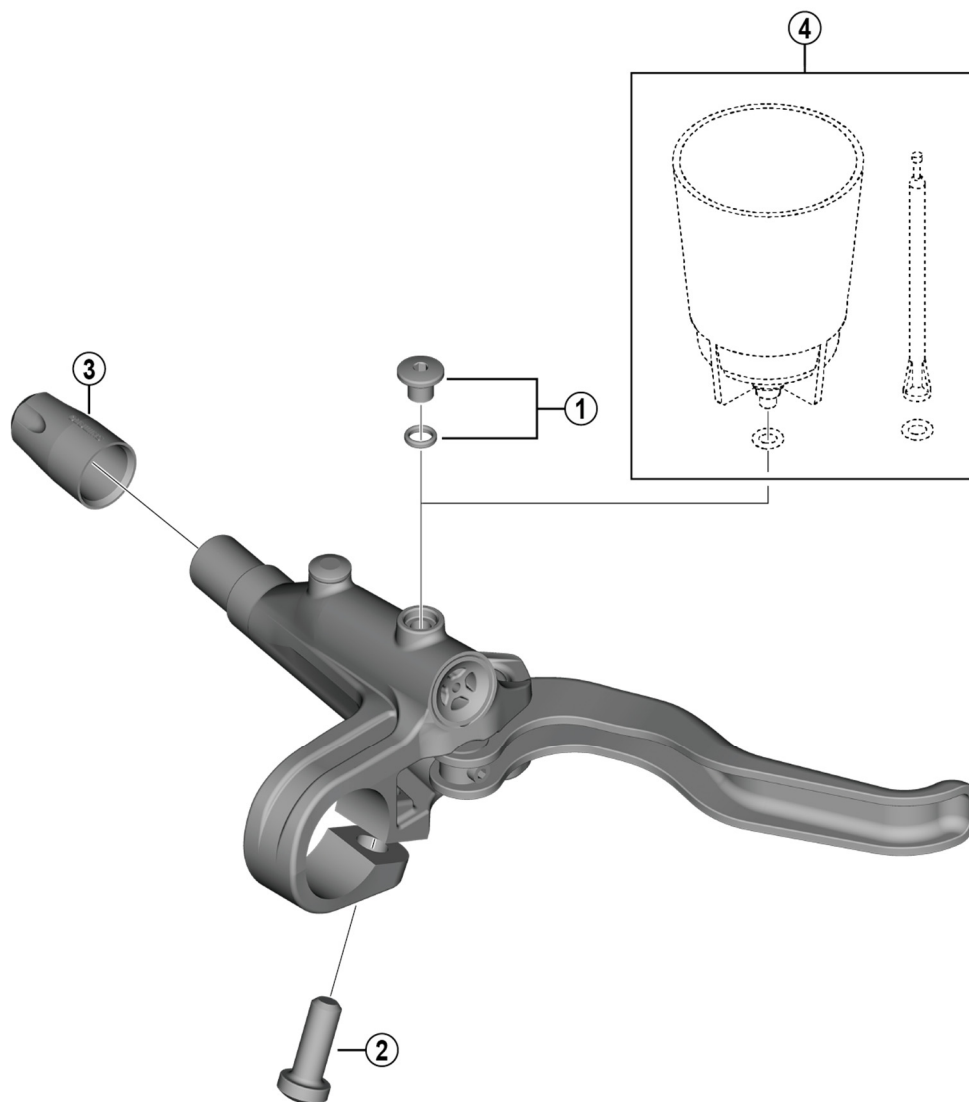

Brake Lever
BL-MT400 For Disc Brake

ITEM NO.	SHIMANO CODE NO.	DESCRIPTION
1	Y1XR98010	Bleed Screw & O-Ring
2	Y6TP12000	Clamp Bolt (M6 x 16)
3	Y8WM14000	Cover
4	ESMDISCBP	Funnel & Oil Stopper

May-2018-4348
 © Shimano Inc. I