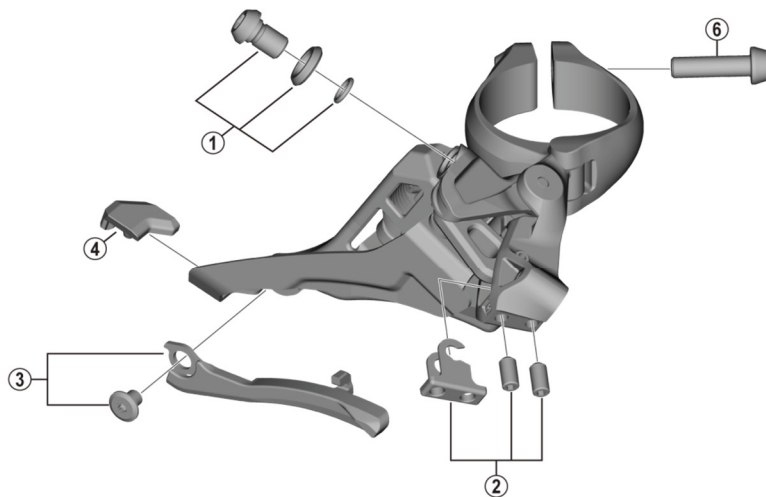

DEORE XT SIDE SWING Front Derailleur FD-M8100 (2x12-speed)

Middle clamp band type

ITEM NO.	SHIMANO CODE NO.	DESCRIPTION	INTERCHANGEABILITY	
1	Y5S898020	Cable Fixing Bolt Unit (M6 x 9.2)	B	
2	Y5R198020	Stroke Adjust Screws (M4 x 8) & Plate	A	
3	Y2CT98020	Chain Catcher Unit	A	
4	Y5RC08000	Rubber Pad B	A	
5	Y5S415000	Clamp Bolt (M6 x 14.5)	B	
6	Y5S207000	Clamp Bolt (M5 x 18.5)	B	

A: Same parts.

B: Parts are usable, but differ in materials, appearance, finish, size, etc.

Absence of mark indicates non-interchangeability.

Specifications are subject to change without notice.

FD-M8100

May-2019-4510