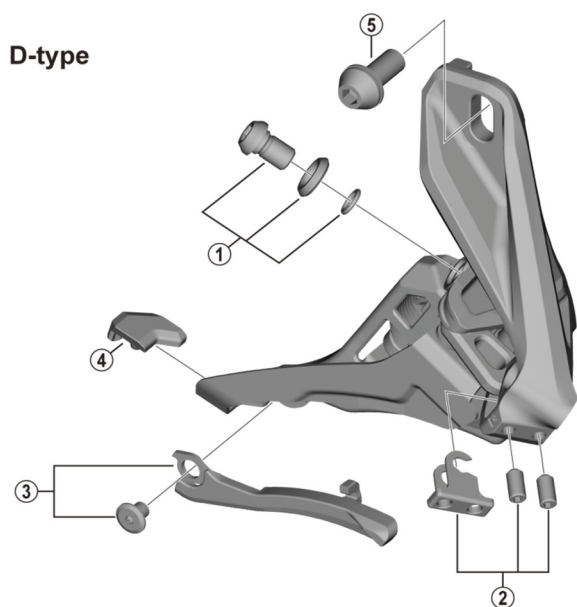

DEORE XT SIDE SWING Front Derailleur FD-M8100 (2x12-speed)

Middle clamp band type

ITEM NO.	SHIMANO CODE NO.	DESCRIPTION	INTERCHANGEABILITY	
1	Y5S898020	Cable Fixing Bolt Unit (M6 x 9.2)	B	
2	Y5R198020	Stroke Adjust Screws (M4 x 8) & Plate	A	
3	Y2CT98020	Chain Catcher Unit	A	
4	Y5RC08000	Rubber Pad B	A	
5	Y5S415000	Clamp Bolt (M6 x 14.5)	B	
6	Y5S207000	Clamp Bolt (M5 x 18.5)	B	

A: Same parts.

B: Parts are usable, but differ in materials, appearance, finish, size, etc.

Absence of mark indicates non-interchangeability.

Specifications are subject to change without notice.

FD-M8100

May-2019-4510