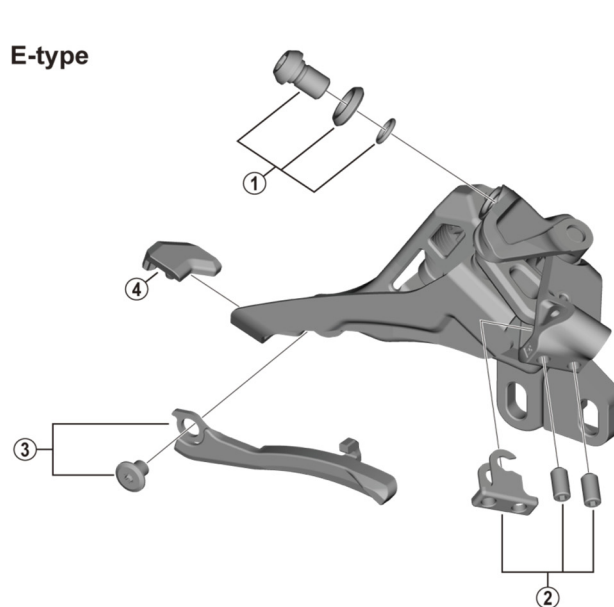

DEORE XT SIDE SWING Front Derailleur FD-M8100 (2x12-speed)

Middle clamp band type

ITEM NO.	SHIMANO CODE NO.	DESCRIPTION	INTERCHANGEABILITY	
1	Y5S898020	Cable Fixing Bolt Unit (M6 x 9.2)	B	
2	Y5R198020	Stroke Adjust Screws (M4 x 8) & Plate	A	
3	Y2CT98020	Chain Catcher Unit	A	
4	Y5RC08000	Rubber Pad B	A	
5	Y5S415000	Clamp Bolt (M6 x 14.5)	B	
6	Y5S207000	Clamp Bolt (M5 x 18.5)	B	

A: Same parts.

B: Parts are usable, but differ in materials, appearance, finish, size, etc.

Absence of mark indicates non-interchangeability.

Specifications are subject to change without notice.

FD-M8100

May-2019-4510