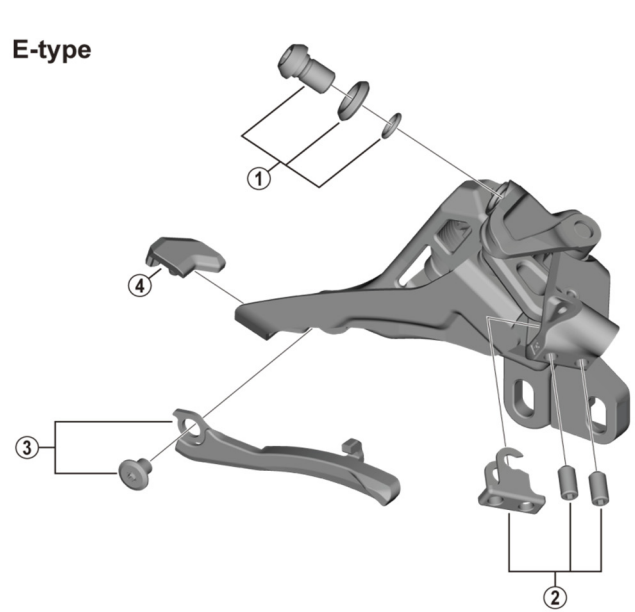

# SLX SIDE SWING Front Derailleur FD-M7100 (2x12-speed)

**Middle clamp band type**

ITEM NO.	SHIMANO CODE NO.	DESCRIPTION	INTERCHANGEABILITY	
1	Y5S898020	Cable Fixing Bolt Unit (M6 x 9.2)	A	
2	Y5R198020	Stroke Adjust Screws (M4 x 8) & Plate	A	
3	Y2E098010	Chain Catcher Unit	B	
4	Y5RC08000	Rubber Pad B	A	
5	Y5S415000	Clamp Bolt (M6 x 14.5)	A	
6	Y5S207000	Clamp Bolt (M5 x 18.5)	A	

A: Same parts.

B: Parts are usable, but differ in materials, appearance, finish, size, etc.

Absence of mark indicates non-interchangeability.

Specifications are subject to change without notice.

FD-M8100

May-2019-4602