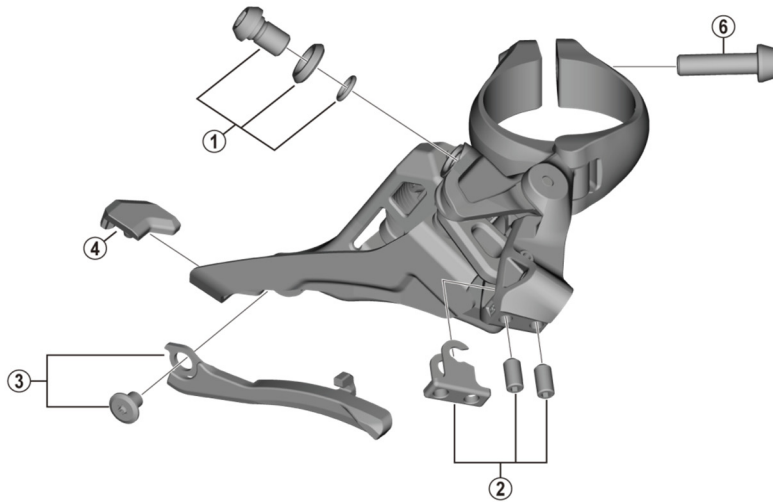

# SLX SIDE SWING Front Derailleur FD-M7100 (2x12-speed)

**Middle clamp band type**

ITEM NO.	SHIMANO CODE NO.	DESCRIPTION	INTERCHANGEABILITY	
1	Y5S898020	Cable Fixing Bolt Unit (M6 x 9.2)	A	
2	Y5R198020	Stroke Adjust Screws (M4 x 8) & Plate	A	
3	Y2E098010	Chain Catcher Unit	B	
4	Y5RC08000	Rubber Pad B	A	
5	Y5S415000	Clamp Bolt (M6 x 14.5)	A	
6	Y5S207000	Clamp Bolt (M5 x 18.5)	A	

A: Same parts.

B: Parts are usable, but differ in materials, appearance, finish, size, etc.

Absence of mark indicates non-interchangeability.

Specifications are subject to change without notice.

FD-M8100

May-2019-4602