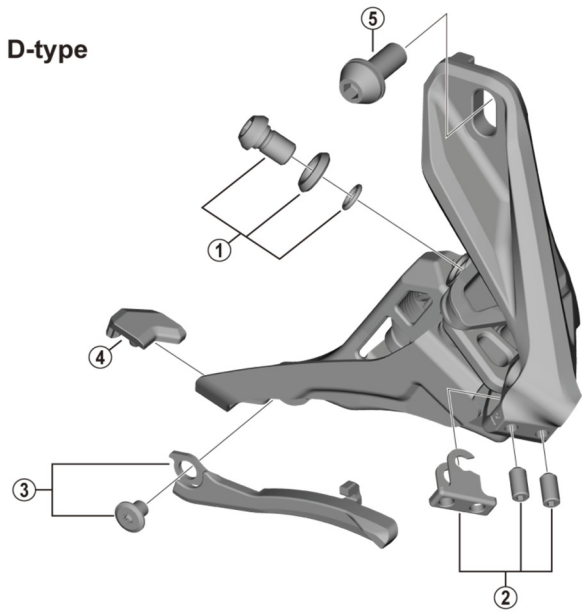

# SLX SIDE SWING Front Derailleur FD-M7100 (2x12-speed)

**Middle clamp band type**

ITEM NO.	SHIMANO CODE NO.	DESCRIPTION	INTERCHANGEABILITY	
1	Y5S898020	Cable Fixing Bolt Unit (M6 x 9.2)	A	
2	Y5R198020	Stroke Adjust Screws (M4 x 8) & Plate	A	
3	Y2E098010	Chain Catcher Unit	B	
4	Y5RC08000	Rubber Pad B	A	
5	Y5S415000	Clamp Bolt (M6 x 14.5)	A	
6	Y5S207000	Clamp Bolt (M5 x 18.5)	A	

A: Same parts.

B: Parts are usable, but differ in materials, appearance, finish, size, etc.

Absence of mark indicates non-interchangeability.

Specifications are subject to change without notice.

FD-M8100

May-2019-4602