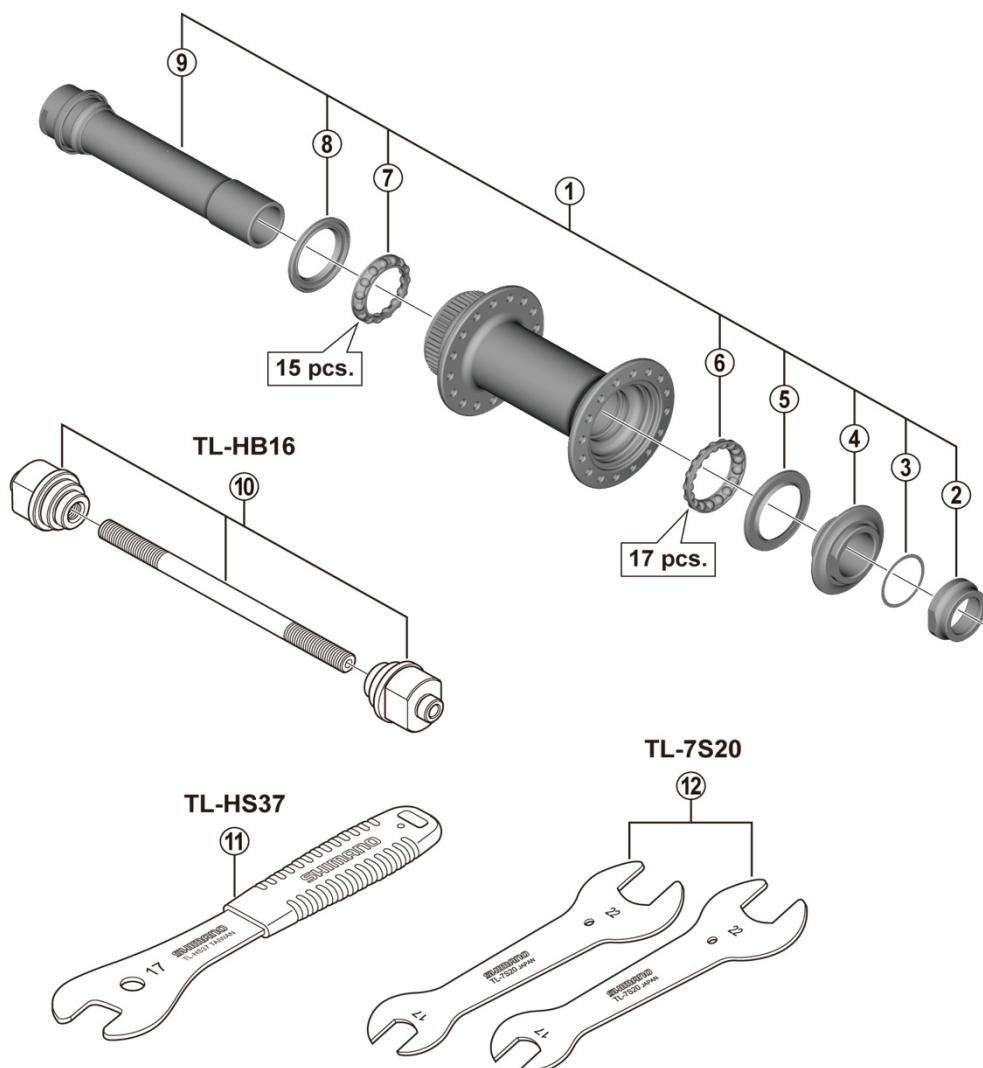

# DEORE XT Front Hub HB-M8110/M8110-B For Disc Brake

ITEM NO.	SHIMANO CODE NO.	DESCRIPTION
1	Y2E398010	Complete Hub Axle for HB-M8110
	Y2E498020	Complete Hub Axle for HB-M8110-B
2	Y2A500050	Right Hand Lock Nut
3	Y24613000	Adjusting Washer
4	Y24698040	Right Hand Cone w/Dust Cap
5	Y27X15000	Right Hand Seal Ring
6	Y27X98030	Right Hand Ball Retainer (5/32" x 17)
7	Y27X98040	Left Hand Ball Retainer (5/32" x 15)
8	Y27X14000	Left Hand Seal Ring
9	Y2A598020	Hub Axle Unit for HB-M8110
	Y2AH98020	Hub Axle Unit for HB-M8110-B
10	Y20W98020	TL-HB16 Hub Setting Tool
11	Y23098030	TL-HS37 Hub Spanner (17 mm)
12	Y13098900	TL-7S20 Hub Spanner (17 mm x 22 mm) 2 pcs.

Nov.-2019-4513  
© Shimano Inc. ITP

Specifications are subject to change without notice.