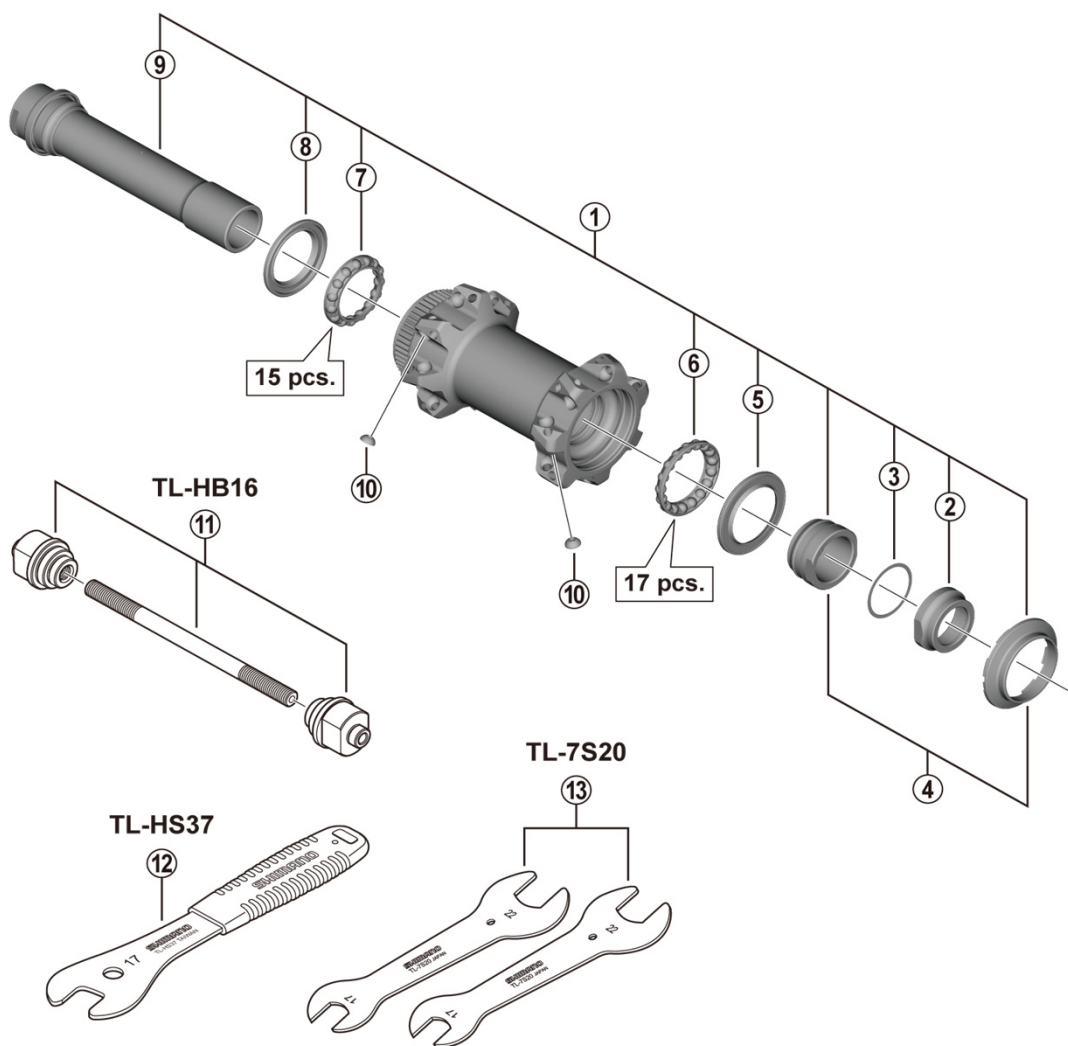

DEORE XT Front Hub HB-M8110-BS For Disc Brake

• Over Lock Nut Dimension: 110 mm

ITEM NO.	SHIMANO CODE NO.	DESCRIPTION
1	Y2E598010	Complete Hub Axle
2	Y2A500050	Right Hand Lock Nut
3	Y24613000	Adjusting Washer
* 4	Y2E598020	Right Hand Cone & Cap
5	Y27X15000	Right Hand Seal Ring
6	Y27X98030	Right Hand Ball Retainer (5/32" x 17)
7	Y27X98040	Left Hand Ball Retainer (5/32" x 15)
8	Y27X14000	Left Hand Seal Ring
9	Y2AH98020	Hub Axle Unit
10	Y44801000	SPHERICAL WASHER
11	Y20W98020	TL-HB16 Hub Setting Tool
12	Y23098030	TL-HS37 Hub Spanner (17 mm)
13	Y13098900	TL-7S20 Hub Spanner (17 mm x 22 mm) 2 pcs.

Jun.-2020-4580A
© Shimano Inc. |

Specifications are subject to change without notice.

SHIMANO