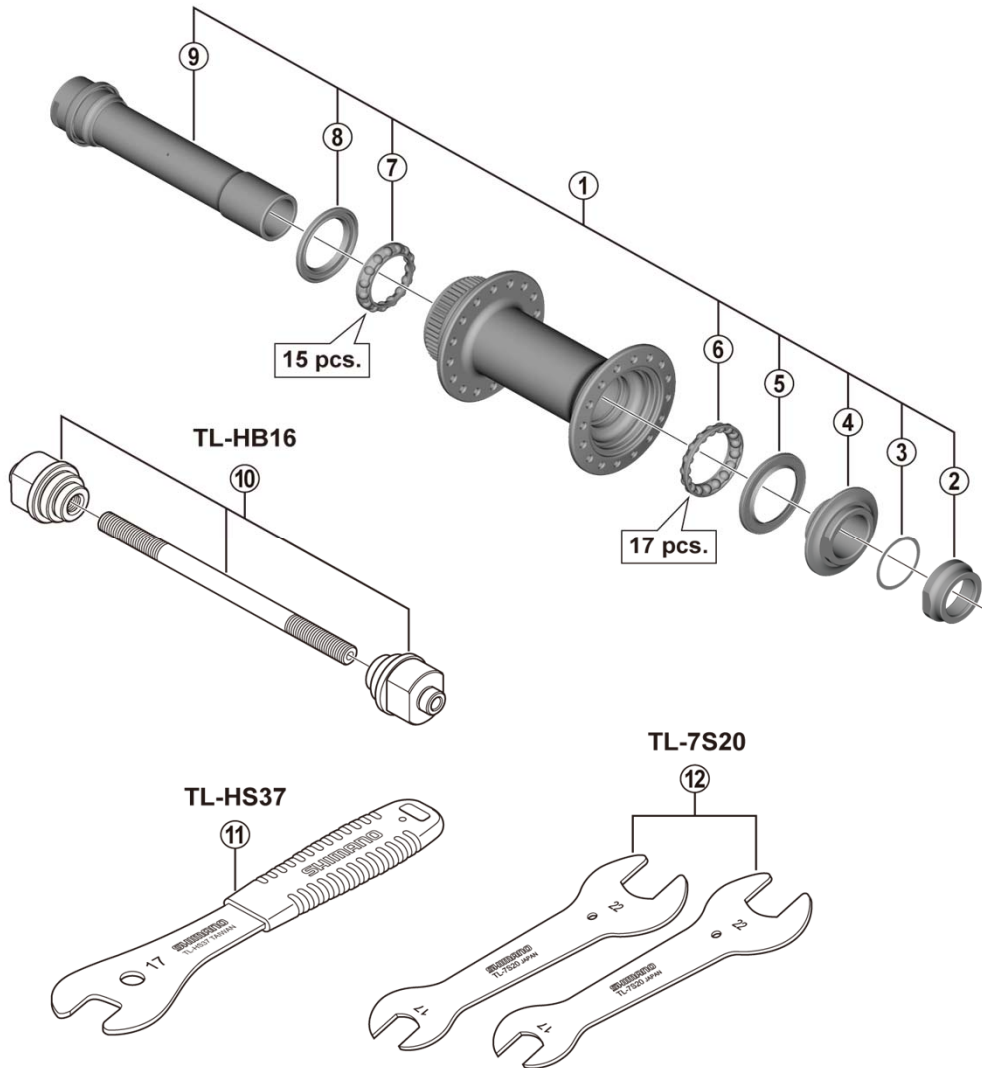

SLX Front Hub HB-M7110 For Disc Brake

ITEM NO.	SHIMANO CODE NO.	DESCRIPTION
1	Y2AR98010	Complete Hub Axle
2	Y2AR22000	Right Hand Lock Nut
3	Y24613000	Adjusting Washer
4	Y24698040	Right Hand Cone w/Dust Cap
5	Y27X15000	Right Hand Seal Ring
6	Y27X98030	Right Hand Ball Retainer (5/32" x 17)
7	Y27X98040	Left Hand Ball Retainer (5/32" x 15)
8	Y27X14000	Left Hand Seal Ring
9	Y2AR98020	Hub Axle Unit
10	Y20W98020	TL-HB16 Hub Setting Tool
11	Y23098030	TL-HS37 Hub Spanner (17 mm)
12	Y13098900	TL-7S20 Hub Spanner (17 mm x 22 mm) 2 pcs.

Aug.-2019-4606
© Shimano Inc. ITP

Specifications are subject to change without notice.

SHIMANO