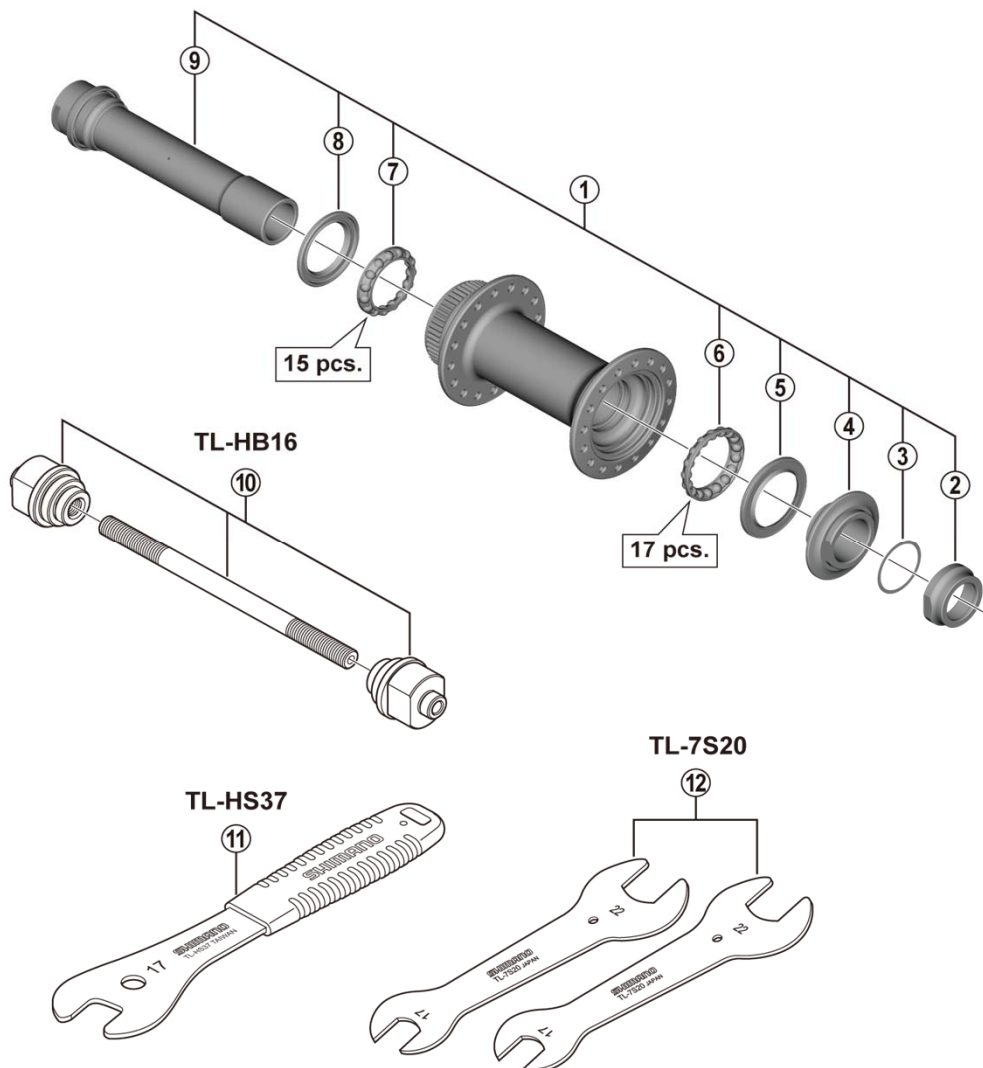

SLX Front Hub HB-M7110-B For Disc Brake

ITEM NO.	SHIMANO CODE NO.	DESCRIPTION
1	Y2AS98010	Complete Hub Axle
2	Y2AR22000	Right Hand Lock Nut
3	Y24613000	Adjusting Washer
4	Y24698040	Right Hand Cone w/Dust Cap
5	Y27X15000	Right Hand Seal Ring
6	Y27X98030	Right Hand Ball Retainer (5/32" x 17)
7	Y27X98040	Left Hand Ball Retainer (5/32" x 15)
8	Y27X14000	Left Hand Seal Ring
9	Y2AS98020	Hub Axle Unit
10	Y20W98020	TL-HB16 Hub Setting Tool
11	Y23098030	TL-HS37 Hub Spanner (17 mm)
12	Y13098900	TL-7S20 Hub Spanner (17 mm x 22 mm) 2 pcs.

Aug.-2019-4605
© Shimano Inc. ITP

Specifications are subject to change without notice.

SHIMANO