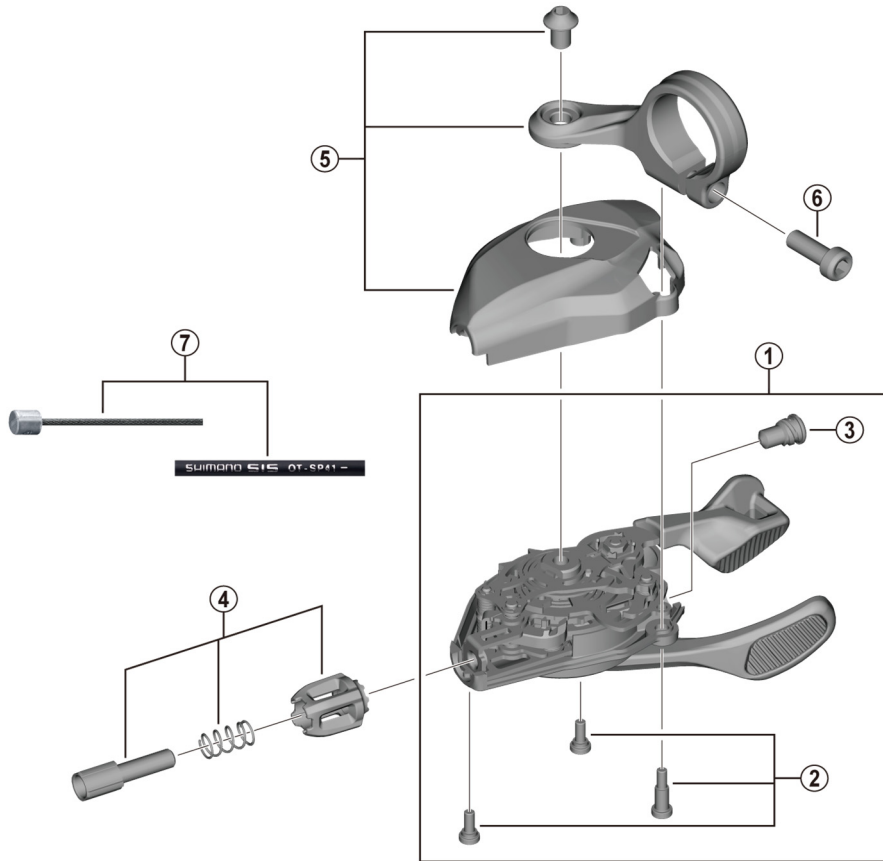

DEORE XT Shifting Lever
SL-M8130-R11 (11-speed)

For Right Hand

| ITEM NO. | SHIMANO CODE NO. | DESCRIPTION |
|----------|------------------|--|
| 1 | Y0NA98010 | Right hand shifting lever unit |
| 2 | Y0FA98020 | Right hand base cover fixing screw unit |
| 3 | Y0FA05000 | Right hand Inner hole cap |
| 4 | Y06N98040 | Right hand cable adjustment barrel unit |
| 5 | Y0NA98020 | Right hand base cover unit |
| 6 | Y6T842100 | Clamp screw (M5 x 13.5) |
| 7 | Y60198090 | OT-SP41 OPTISLICK shift cable sets (Black) • Sealed outer caps, plastic (9 pcs.) • Sealed outer cap nose (1 pc.) • Rubber shield (1 pc.) • Inner end caps (2 pcs.) |
| | Y60198091 | OT-SP41 OPTISLICK shift cable sets (White) • Sealed outer caps, plastic (9 pcs.) • Sealed outer cap nose (1 pc.) • Rubber shield (1 pc.) • Inner end caps (2 pcs.) |