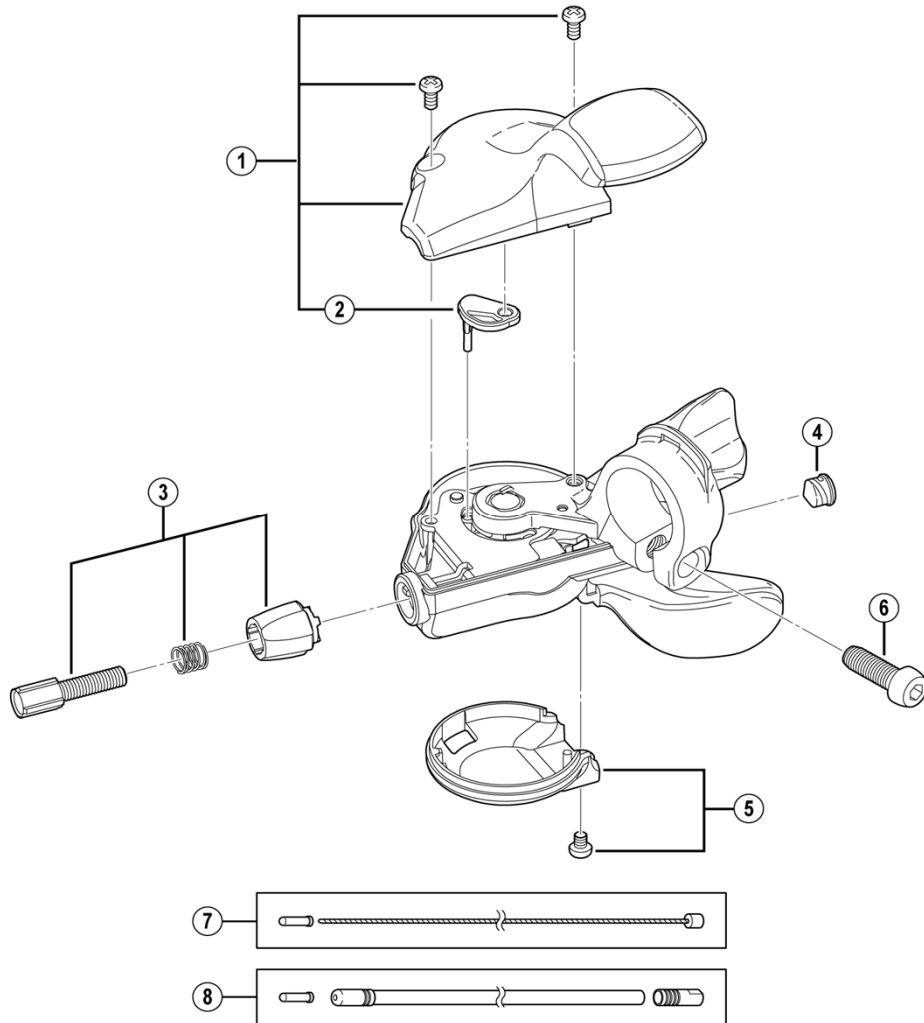

# ALFINE Rapidfire Lever

## SL-S503 Black / Silver

ITEM NO.	SHIMANO CODE NO.	DESCRIPTION	INTERCHANGEABILITY			
			SL-S700	SL-S500	SL-7S50	SL-5S50
1	Y6WW98010	Indicator Unit (Silver)				
	Y6WW98020	Indicator Unit (Black)				
2	Y6WW04000	Step Plate 8S				
3	Y61W98030	Cable Adjustment Barrel Unit	A	A	A	A
4	Y6CD33000	Inner Hole Cap	A	A	A	A
5	Y6WW98050	Main Lever Cover & Fixing Screw		B	B	B
6	Y6W146000	Clamp Screw (M6 x 17.8)			A	A
* 7	Y60098911	Shift inner cable stainless steel • Stainless steel inner cable • Diameter 1.2 mm x 2100 mm incl. inner end cap				
* 8	Y6YE98010	SP41 shift outer casing • SP41 (2100 mm) with sealed outer cap • Sealed outer cap (1 pc.) • Inner end cap (1 pc.)				